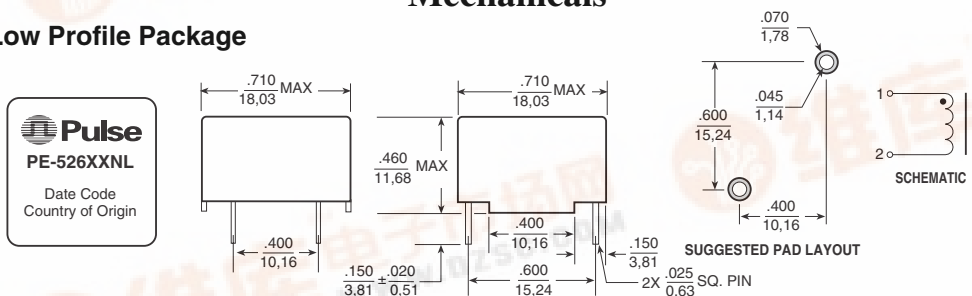

Mechanicals

Low Profile Package