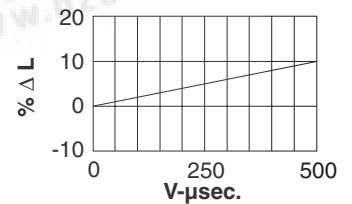

NOTES: 1. I_{dc} rated for 40°C Temperature rise @ low E_{TOP}. 2. Derate current 20% at this E_{TOP}.
3. The Leaded version of these parts is available by removing the "NL" suffix when ordering.

Mechanicals

Low Profile Package

Vertical Package

Unless otherwise specified, all tolerances are ± .010 / 0.25

Dimensions: inches / mm

Inductance Characteristics

Inductance Variance vs. E.T.

Inductance Variance vs. Load Current