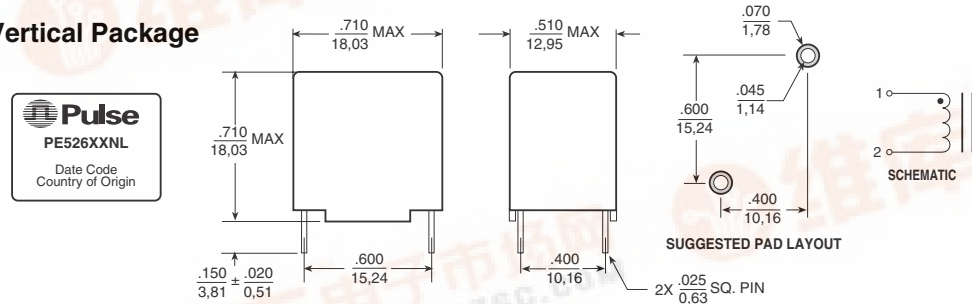

Vertical Package

Unless otherwise specified, all tolerances are ± .010 / 0.25

Dimensions: inches / mm