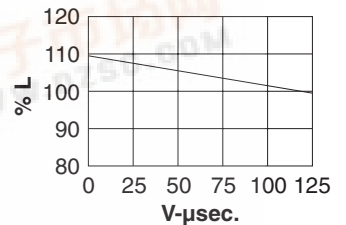

Low Profile Package

Vertical Package

Unless otherwise specified, all tolerances are ± .010 / 0.25

Dimensions: inches / mm

Inductance Characteristics

Inductance Variance vs. E.T.

Inductance Variance vs. Load Current