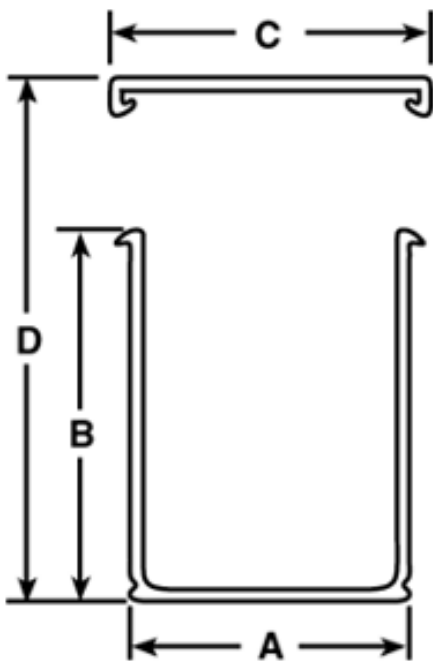

Wiring Duct and Accessories

Original Slot Duct - Vinyl

Typical Side View

Overall Height Cover Installed

Bottom Mounting Holes, 1/2 x 3/16

Dimension Information In F.P.S (U.S)

Catalog No	Cover Catalog No.	Material	Color	Finger Style	Profile Style
93030	99030	Vinyl	Gray	Original Slot	Original Profile

Table Continued Below...

Catalog No	Nominal Width W (In.)	Nominal Height H (In.)	A (In.)	B (In.)	C (In.)	D (In.)	E (In.)	F (In.)	K (In.)
93030	3.000	3.000	3.180	3.000	3.380	3.100	1.000	2.250	0.380

Table Continued Below...

Catalog No	G (In.)	H (In.)	J (In.)
93030	1.000	0.500	0.380

- Standard lengths are 6 feet.

Packaging Information

Catalog#	Unit Quantity (ft.)	Standard Package Quantity (ft.)	Weight (lbs.)	Weight UOM
93030	6	72	43.000	Per 100