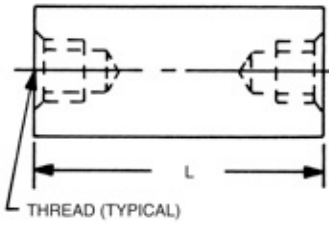

# 4.5mm HEX FEMALE STANDOFFS

RAF

RAF

Order Code:

(code is blank)

<<<

>>>

Contents

Finishes:

select a finish

Quote

[\[How to create part numbers\]](#)

[\[Material Specifications\]](#)

SELECT	PART NO.	LENGTH
<input type="radio"/>	M1250	3
<input type="radio"/>	M1251	4
<input type="radio"/>	M1252	5
<input type="radio"/>	M1253	6
<input type="radio"/>	M1254	7
<input type="radio"/>	M1255	8
<input type="radio"/>	M1256	9
<input type="radio"/>	M1257	10
<input type="radio"/>	M1258	11
<input type="radio"/>	M1259	12
<input type="radio"/>	M1260	13
<input type="radio"/>	M1261	14
<input type="radio"/>	M1262	15
<input type="radio"/>	M1263	16
<input type="radio"/>	M1264	17
<input type="radio"/>	M1265	18