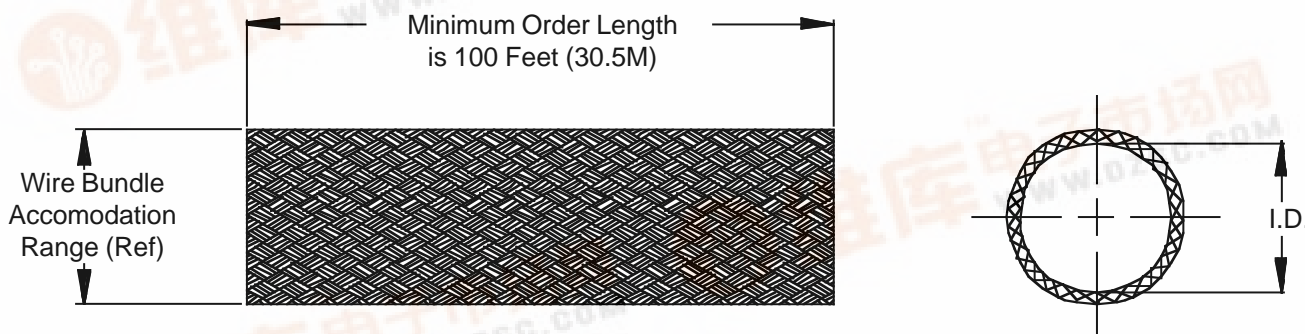

102-051

102-051-004 Tubular Braid (Black)
for Series 72 & 74 Tubing and Series 75 Conduit

102-051-008

Product Series ———— | ———— Dash No. (Table I)

TABLE I

Dash No.	Nominal I.D.	Wire Bundle Accomodation Range Ref.	
		Min.	Max.
004	.125 (3.2)	.125 (3.2)	.312 (7.9)
008	.250 (6.4)	.250 (6.4)	.500 (12.7)
016	.500 (12.7)	.375 (9.5)	.719 (18.3)
024	.750 (19.1)	.500 (12.7)	1.000 (25.4)
040	1.250 (31.8)	.750 (19.1)	1.250 (31.8)

Metric dimensions (mm) are indicated in parentheses.