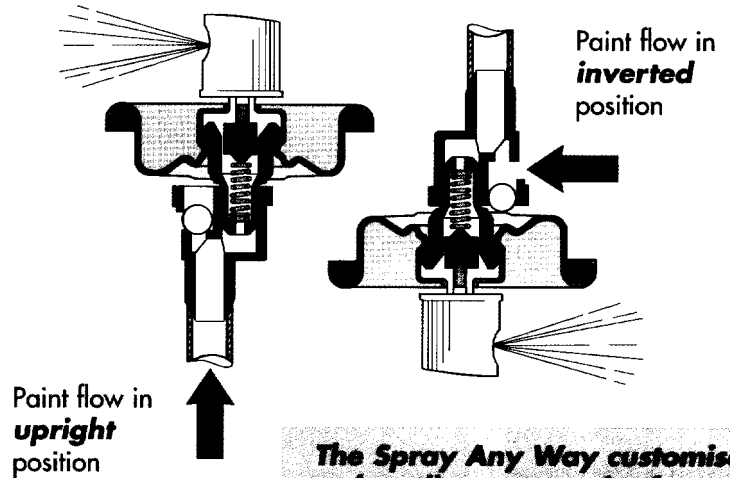

Spray Any Way

查询"2353"供应商

The convenient quick covering spray paint comes in a variety of hard-wearing fast drying colours

7118272	2350		Grey Primer
7118284	2351		Red Oxide Primer
7118296	2353		Gloss Black
7118302	2355		Flat Black
7118314	2356		Gloss White
7118326	2358		Flat White
7118338	2359		Dark Grey
7118340	2370		Chestnut Brown
7118351	2385		Blue
7118363	2386		Green
7118375	2387		Yellow
7118387	2389		Red

Plasti-Kote® unique Spray Any Way paint

- Sprays in any direction for easy application
- Paints those hard to reach areas, faster
- Delivers more paint per second, providing smoother and quicker coverage, without causing runs
- Completely empties in any position
- Fast dry
- Contains no known ozone harming chemicals

The Spray Any Way customised valve allows our paint formula to flow in any direction without clogging

Hard-wearing spray paints suitable for interior and exterior use