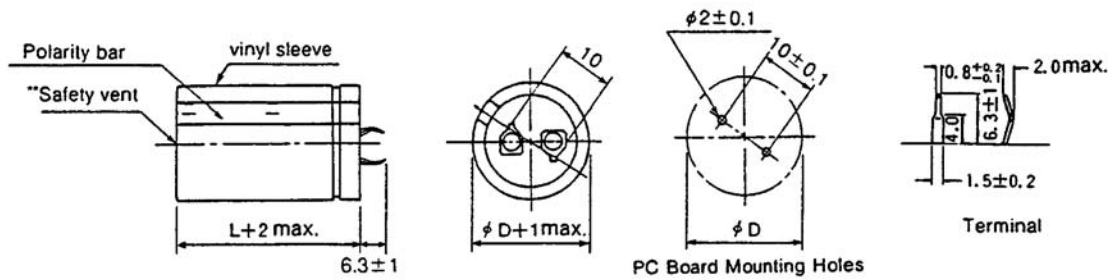

Types 381L, 383L, 381LX & 383LX 105 °C High-Ripple Snap-In

Outline Drawings

[查询"381LX333M025A052"供应商](#)

Two Pins

381L/LX (22 through 40 mm diameter)

Four Pins

383L/LX (35 and 40mm diameter)