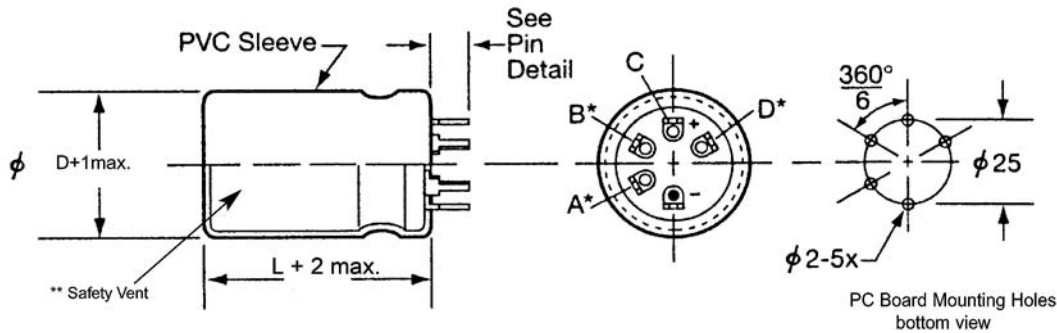

V Terminal Standoff Pin Dimensions

Type	P	P₁	W	W₁
V	3.75 ± 0.1	0.6 min.	1.5 ± 0.1	0.7

Notes:

* Use dummy terminals for mechanical support only. Make no electrical connection because they resistively connect through the electrolyte to the negative terminal.

** Safety Vent may be on the bottom or on the side of the can.