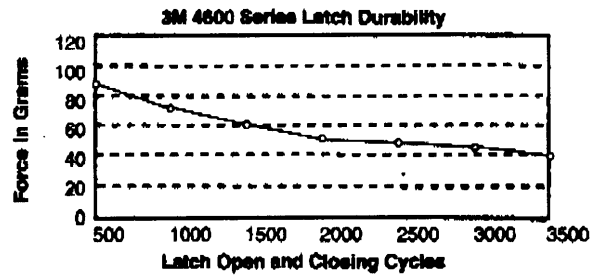

4600 Grounding Cord Properties

Grounding Cord	Typical Value
Tensile Strength	> 15 lbs.
Average Termination flex life per ESD S1.1 and MIL-PRF-87893	> 200,000 flexes
Resistance End-to-end	1M Ω $\pm$ 20%
Resistor Type	1M Ω -metal film $\pm$ 20%

4600 Wrist Band Properties

Wrist Strap	Typical Value
Wrist Band Size	Adjustable, small/large, trim to size 1.7 to 2.7 in dia.
Resistance - Inside/Outside	> 100M Ω
Cleanable	Water/mild detergent or 10% isopropyl solution

3M™ 2210, 2220 and 2240 Wrist Strap Ground Cords are highly durable with segmented strain relief, and a single bundle of tinsel conductors laced for great strength and reinforced with strong synthetic fibers. These features provide long cord life and easy movement. Each cord has a 1 megohm resistor molded into the snap end.

Product No.	Description
2210	Ground Cord, coiled 5 ft. (1,5 m) practical extended length.
2220	Ground Cord, coiled 10 ft. (3,0 m) practical extended length.
2240	Ground Cord, lightweight, heavy-duty, coiled, 5 ft. (1,5 m) practical extended length.
2248	Ground Cord, lightweight, heavy-duty, coiled, 10 ft. (3,0 m) practical extended length.
2243	Extension Ground Cord, lightweight, heavy-duty, coiled, 5 ft. (1,5 m) practical extended length. Can be used to extend any banana-plug type 3M ground cord.
2250	Ground Cord, Coiled, 5 ft. (1,5 m).
2270	Highland™ Ground Cord, 5 ft. (1,5 m).
4610	Ground Cord, Coiled, 5 ft. (1,5 m), 4 mm snap end.
4611	Ground Cord, Coiled, 10 ft. (3,0 m), 4 mm snap end.
4612	Ground Cord, Coiled, 5 ft. (1,5 m), 7 mm snap end.
4613	Ground Cord, Coiled, 10 ft. (3,0 m), 7 mm snap end.
4614	Ground Cord, Coiled, 5 ft. (1,5 m), 10 mm snap end.
4615	Ground Cord, Coiled, 10 ft. (3,0 m), 10 mm snap end.