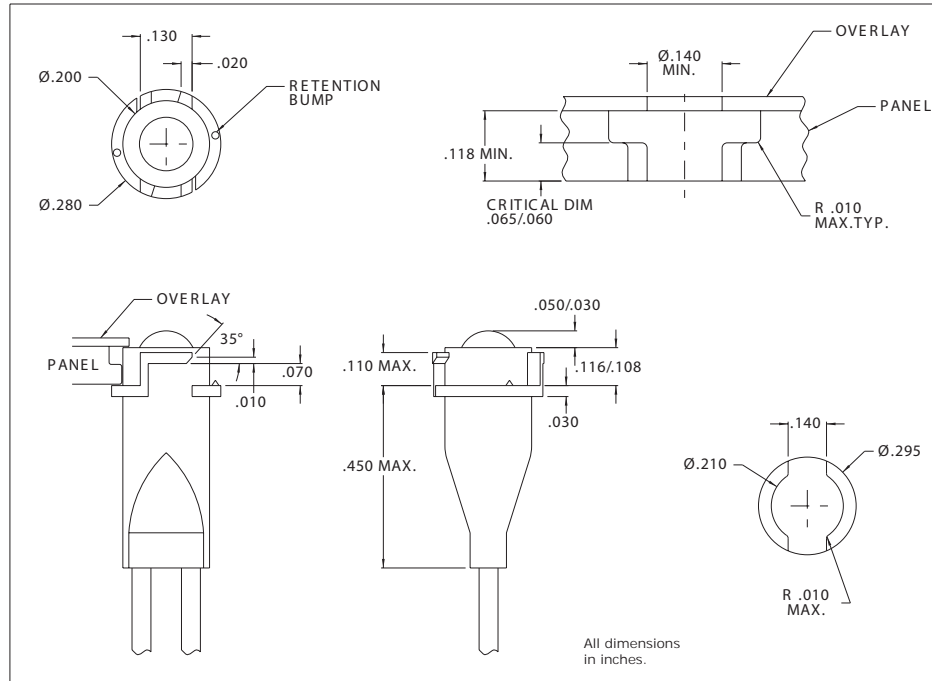

147 Central Avenue
 Hackensack, New Jersey 07601
 Tel: 201-489-8989 • Fax: 201-489-6911

CHICAGO MINIATURE LAMP, INC.
 WHERE INNOVATION COMES TO LIGHT

5120F Series Rear Panel Mounted LED Indicator Light

DESCRIPTION AND FEATURES

Features

- Super Brite T-1 LED.
- Diffused lens gives wide angle viewing.

Mounting: Rear twist into mounting hole specified.

Wire Leads: No.26 AWG, color: red/black, 4.4/4.8 long, stripped .430/.570

Anode(+): Red lead

Housing: Black nylon

ELECTRO-OPTICAL CHARACTERISTICS

Part Number	Color	Typ. Intensity (mcd)	Rated Current (mA)	Continuous Forward Current Max. (mA)	Forward Voltage Typ. (V)	Forward Voltage Max. (V)	Peak Forward Current @ 1ms-300pps (A)	Reverse Break-down Voltage Min. (V)
5120F1	Red	10	10	30	2.0	3.0	1.0	5
5120F5	Green	16	10	30	2.2	3.0	.09	5
5120F7	Yellow	6.3	10	30	2.1	3.0	1.0	5