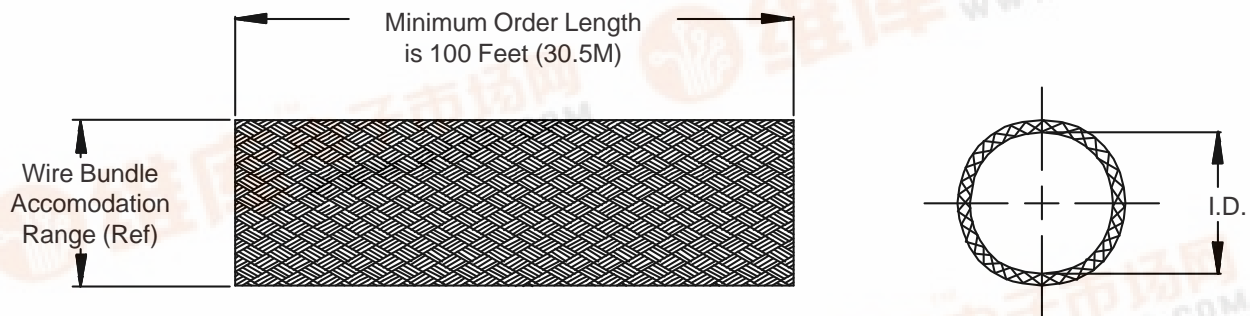

GY = Grey

Omit for Black

TABLE I

Dash No.	Nominal I.D.	Wire Bundle Accomodation Range Ref.	
		Min.	Max.
004	.125 (3.2)	.090 (2.3)	.250 (6.4)
008	.250 (6.4)	.125 (3.2)	.375 (9.5)
012	.375 (9.5)	.312 (7.9)	.500 (12.7)
016	.500 (12.7)	.250 (6.4)	.750 (19.1)
024	.750 (19.1)	.500 (12.7)	1.250 (31.8)
040	1.250 (31.8)	.750 (19.1)	1.500 (38.1)

Metric dimensions (mm) are indicated in parentheses.