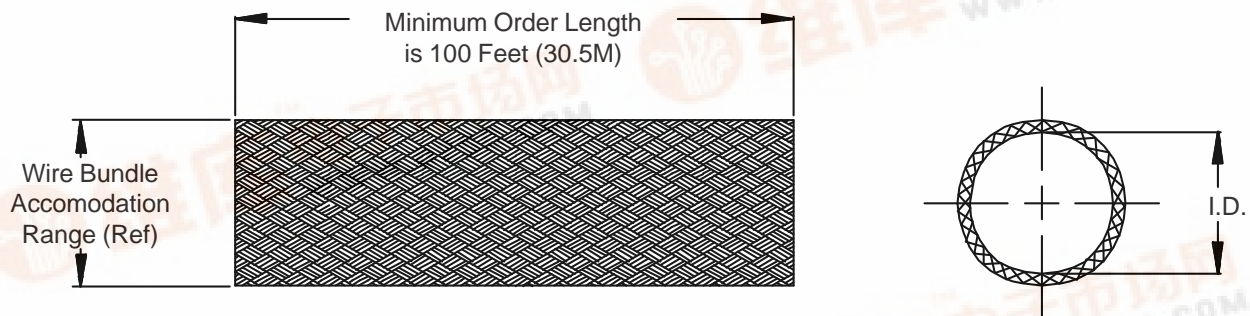

103-013
Nomex Tubular Braid
 for Series 72 & 74 Tubing and Series 75 Conduit

103-013-008 W

Product Series ————
 Dash No. (Table I) ————
 Color ————

W = White
 R = Red
 GN = Green
 GY = Grey
 Omit for Black

TABLE I

Dash No.	Nominal I.D.	Wire Bundle Accomodation Range Ref.	
		Min.	Max.
004	.125 (3.2)	.090 (2.3)	.250 (6.4)
008	.250 (6.4)	.125 (3.2)	.375 (9.5)
012	.375 (9.5)	.312 (7.9)	.500 (12.7)
016	.500 (12.7)	.250 (6.4)	.750 (19.1)
024	.750 (19.1)	.500 (12.7)	1.250 (31.8)
040	1.250 (31.8)	.750 (19.1)	1.500 (38.1)

Metric dimensions (mm) are indicated in parentheses.