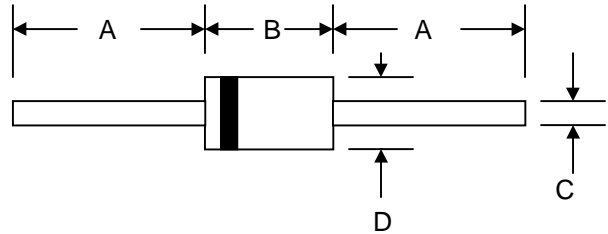

### Features

- Glass Passivated Die Construction
- 1500W Peak Pulse Power Dissipation
- 6.8V – 440V Standoff Voltage
- Uni- and Bi-Directional Versions Available
- Excellent Clamping Capability
- Fast Response Time
- Plastic Case Material has UL Flammability Classification Rating 94V-O

### Mechanical Data

- Case: JEDEC DO-201AE Molded Plastic
- Terminals: Axial Leads, Solderable per MIL-STD-202, Method 208
- Polarity: Cathode Band or Cathode Notch
- Marking:  
 Unidirectional – Device Code and Cathode Band  
 Bidirectional – Device Code Only
- Weight: 1.20 grams (approx.)

"C" Suffix Designates Bi-directional Devices  
 "A" Suffix Designates 5% Tolerance Devices  
 No Suffix Designates 10% Tolerance Devices

- Note: 1. Non-repetitive current pulse, per Figure 1 and derated above  $T_A = 25^\circ\text{C}$  per Figure 4.  
 2. Mounted on 40mm<sup>2</sup> copper pad.  
 3. 8.3ms single half sine-wave duty cycle = 4 pulses per minutes maximum.  
 4. Lead temperature at  $75^\circ\text{C} = T_L$ .  
 5. Peak pulse power waveform is 10/1000 $\mu\text{s}$ .